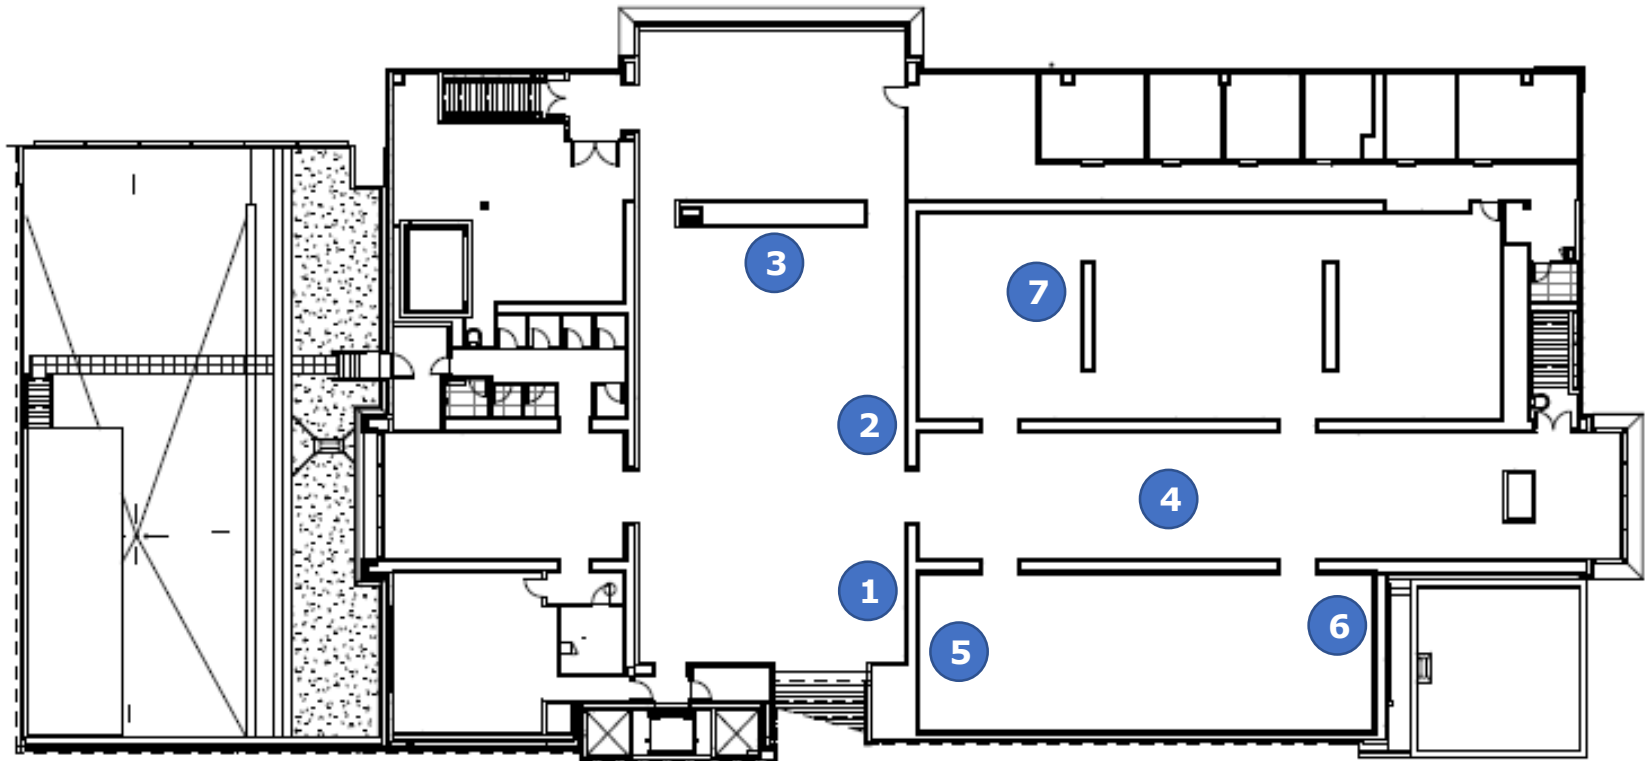

Art of the North Visual Descriptions Tour

Numbers on the map correspond to the locations of artworks with visual descriptions

Art of the North
Entrance

- 1 - Mt. McKinley, 1929
- 2 - Muir Glacier, 1889
- 3 - Everything I Love Is Here, 2017
- 4 - Idiot Strings IV, 2005
- 5 - Resurrection Bay, Alaska, 1965
- 6 - Punk Nanuk Inua, 1986
- 7 - Alaska Fisher Women, 1935